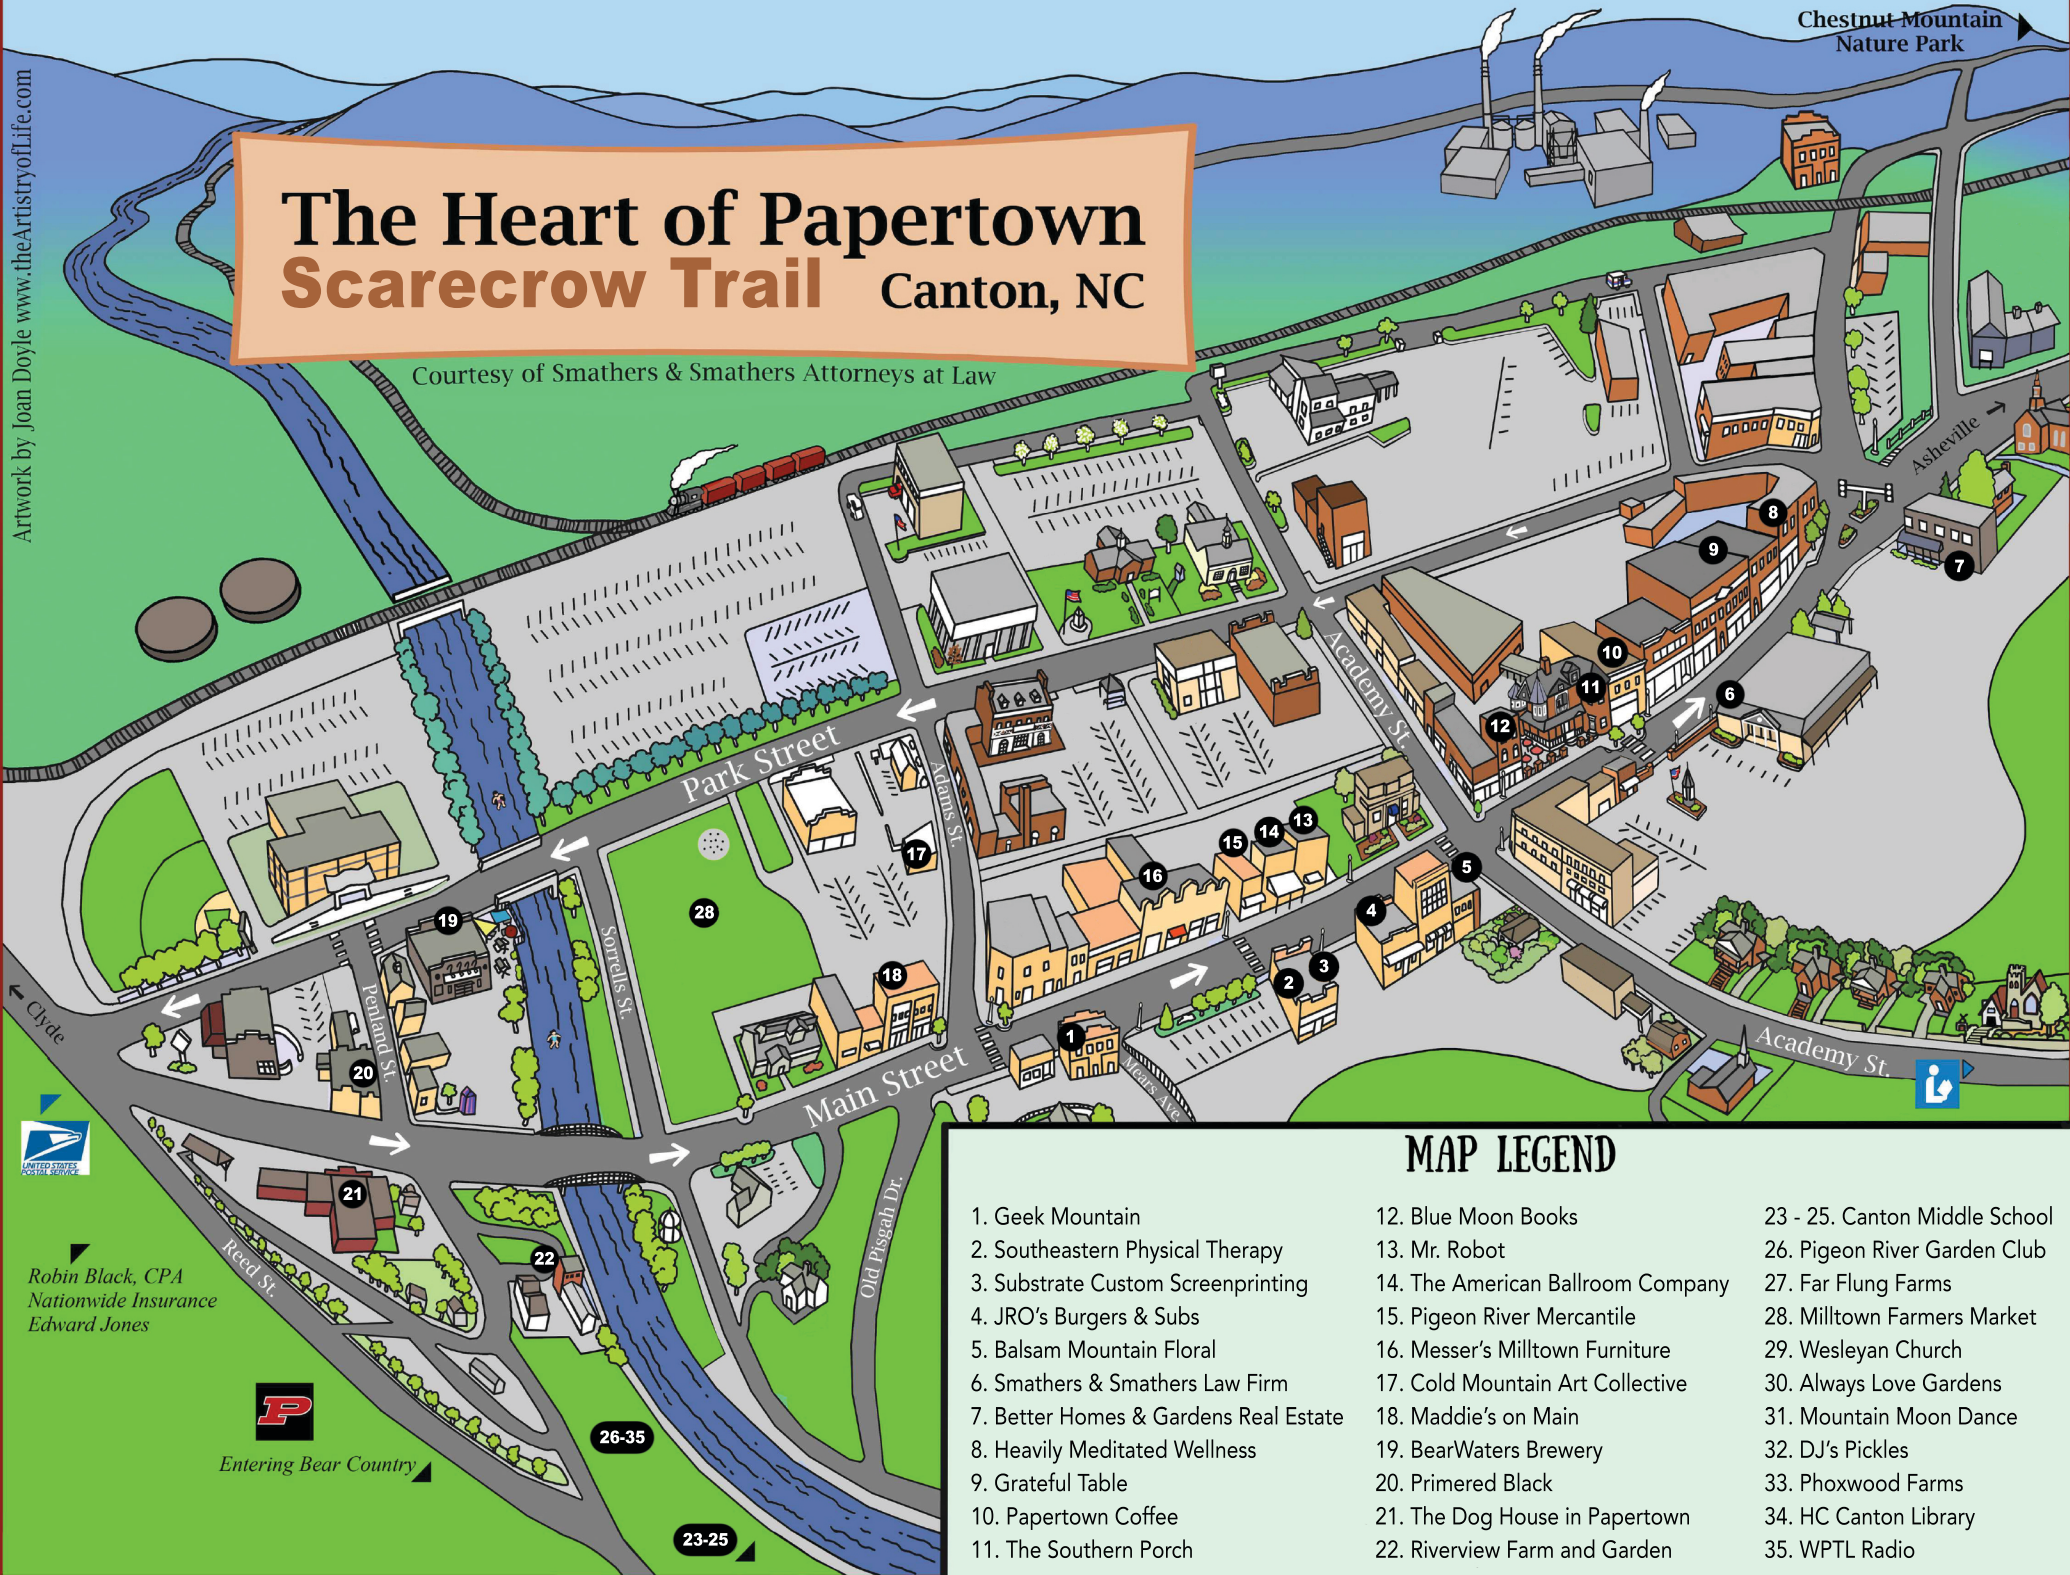

# The Heart of Papertown Scarecrow Trail Canton, NC

Courtesy of Smathers & Smathers Attorneys at Law

Artwork by Joan Doyle www.theArtistryofLife.com

## MAP LEGEND

- |                                       |                                   |                               |
|---------------------------------------|-----------------------------------|-------------------------------|
| 1. Geek Mountain                      | 12. Blue Moon Books               | 23 - 25. Canton Middle School |
| 2. Southeastern Physical Therapy      | 13. Mr. Robot                     | 26. Pigeon River Garden Club  |
| 3. Substrate Custom Screenprinting    | 14. The American Ballroom Company | 27. Far Flung Farms           |
| 4. JRO's Burgers & Subs               | 15. Pigeon River Mercantile       | 28. Milltown Farmers Market   |
| 5. Balsam Mountain Floral             | 16. Messer's Milltown Furniture   | 29. Wesleyan Church           |
| 6. Smathers & Smathers Law Firm       | 17. Cold Mountain Art Collective  | 30. Always Love Gardens       |
| 7. Better Homes & Gardens Real Estate | 18. Maddie's on Main              | 31. Mountain Moon Dance       |
| 8. Heavily Meditated Wellness         | 19. BearWaters Brewery            | 32. DJ's Pickles              |
| 9. Grateful Table                     | 20. Primered Black                | 33. Phoxwood Farms            |
| 10. Papertown Coffee                  | 21. The Dog House in Papertown    | 34. HC Canton Library         |
| 11. The Southern Porch                | 22. Riverview Farm and Garden     | 35. WPTL Radio                |

Robin Black, CPA  
Nationwide Insurance  
Edward Jones

Entering Bear Country

26-35

23-25